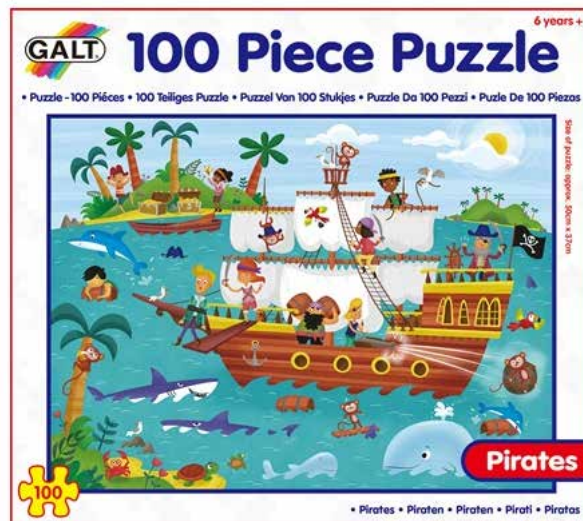

24th December , children's crib service , 3.30pm .

Galt Toys has launched six new puzzles

4 Puzzles in a Box – Dinosaurs or Fairies
Each puzzle box contains four colourful scenes, with a different amount of pieces to encourage the development of matching and sorting skills. The puzzles range from 12, 16, 20 and 24 pieces, with bright designs to help stimulate a toddler's sensory and cognitive development. Suitable for children aged 3+ years, the 4 Puzzles in a Box retails at £5.99, available from www.galttoys.com

100 Piece Puzzles
The four 100 piece puzzles are beautifully illustrated, depicting four fun scenes including: Dinosaurs, Pirates, Princesses and Safari. Each puzzle comes with a full size poster to follow, and with so much going on in each scene children will return to them time and time again. Suitable for children aged 6 and onwards, the 100 Piece Puzzles retail at £6.99, available from www.galttoys.com

SCRIBALL: Collect it, Colour it play it.

Scriball, a unique and fun new gift from football experts *Mitre*, is guaranteed to bring a twist to this year's Christmas (and birthday!) gifting. Not just any football, it won't only have your kids kicking and throwing it, their creative juices will be flowing too, as it includes everything they need to decorate and create their very own keepsake ball. There are three *Scriballs* to collect with different cartoon characters *Oodles* (the goalie), *Zongs* (the defender) and the *Floops* (the strikers). Each comes

Babe, the Sheep-Pig

A Play by David Wood
Based on the book by *Dick King-Smith* **25 Nov 2016 – 5 Feb 2017** at *Polka Theatre*, Meet the little pig with big dreams in *Polka's* new stage adaptation of much loved novel *Babe, The Sheep-Pig*. Featuring stunning puppetry, original music and a charming 'baa-ber sheep' quartet, Babe, the Sheep-Pig runs on *Polka's* Main Stage for the whole family ages 5 and up. With a subsequent national tour throughout 2017, this is *Polka's* biggest ever production.