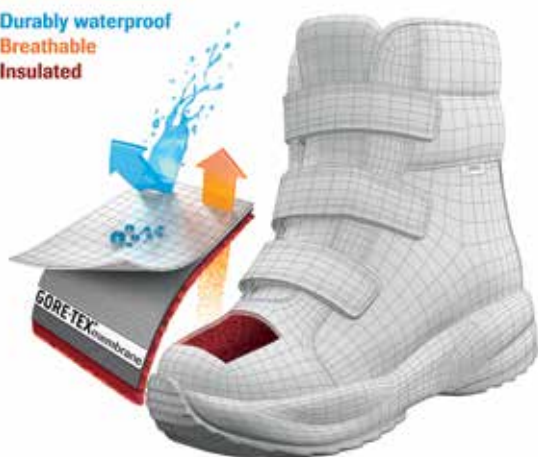

temperatures, **GORE-TEX®** INSULATED COMFORT shoes, besides

- Durably waterproof
- Breathable
- Insulated