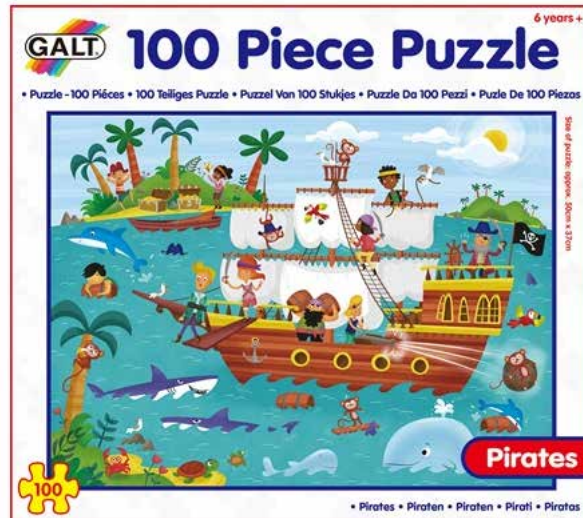

24th December, children's crib service , 3.30pm .

Galt Toys has launched six new puzzles

4 Puzzles in a Box – Dinosaurs or Fairies
Each puzzle box contains four colourful scenes, with a different amount of pieces to encourage the development of matching and sorting skills. The puzzles range from 12, 16, 20 and 24 pieces, with bright designs to help stimulate a toddler's sensory and cognitive development. Suitable for children aged 3+ years, the 4 Puzzles in a Box retails at £5.99, available from www.galttoys.com

100 Piece Puzzles
The four 100 piece puzzles are beautifully illustrated, depicting four fun scenes including: Dinosaurs, Pirates, Princesses and Safari. Each puzzle comes with a full size poster to follow, and with so much going on in each scene children will return to them time and time again. Suitable for children aged 6 and onwards, the 100 Piece Puzzles retail at £6.99, available from www.galttoys.com

SCRIBALL: Collect it, Colour it play it.

Scriball, a unique and fun new gift from football experts *Mitre*, is guaranteed to bring a twist to this year's Christmas (and birthday!) gifting. Not just any football, it won't only have your kids kicking and throwing it, their creative juices will be flowing too, as it includes everything they need to decorate and create their very own keepsake ball. There are three *Scriballs* to collect with different cartoon characters *Oodles* (the goalie), *Zongs* (the defender) and the *Floops* (the strikers). Each comes

Babe, the Sheep-Pig

A Play by David Wood
Based on the book by *Dick King-Smith* **25 Nov 2016 – 5 Feb 2017** at *Polka Theatre*, Meet the little pig with big dreams in *Polka's* new stage adaptation of much loved novel *Babe, The Sheep-Pig*. Featuring stunning puppetry, original music and a charming 'baa-ber sheep' quartet, Babe, the Sheep-Pig runs on *Polka's* Main Stage for the whole family ages 5 and up. With a subsequent national tour throughout 2017, this is *Polka's* biggest ever production.